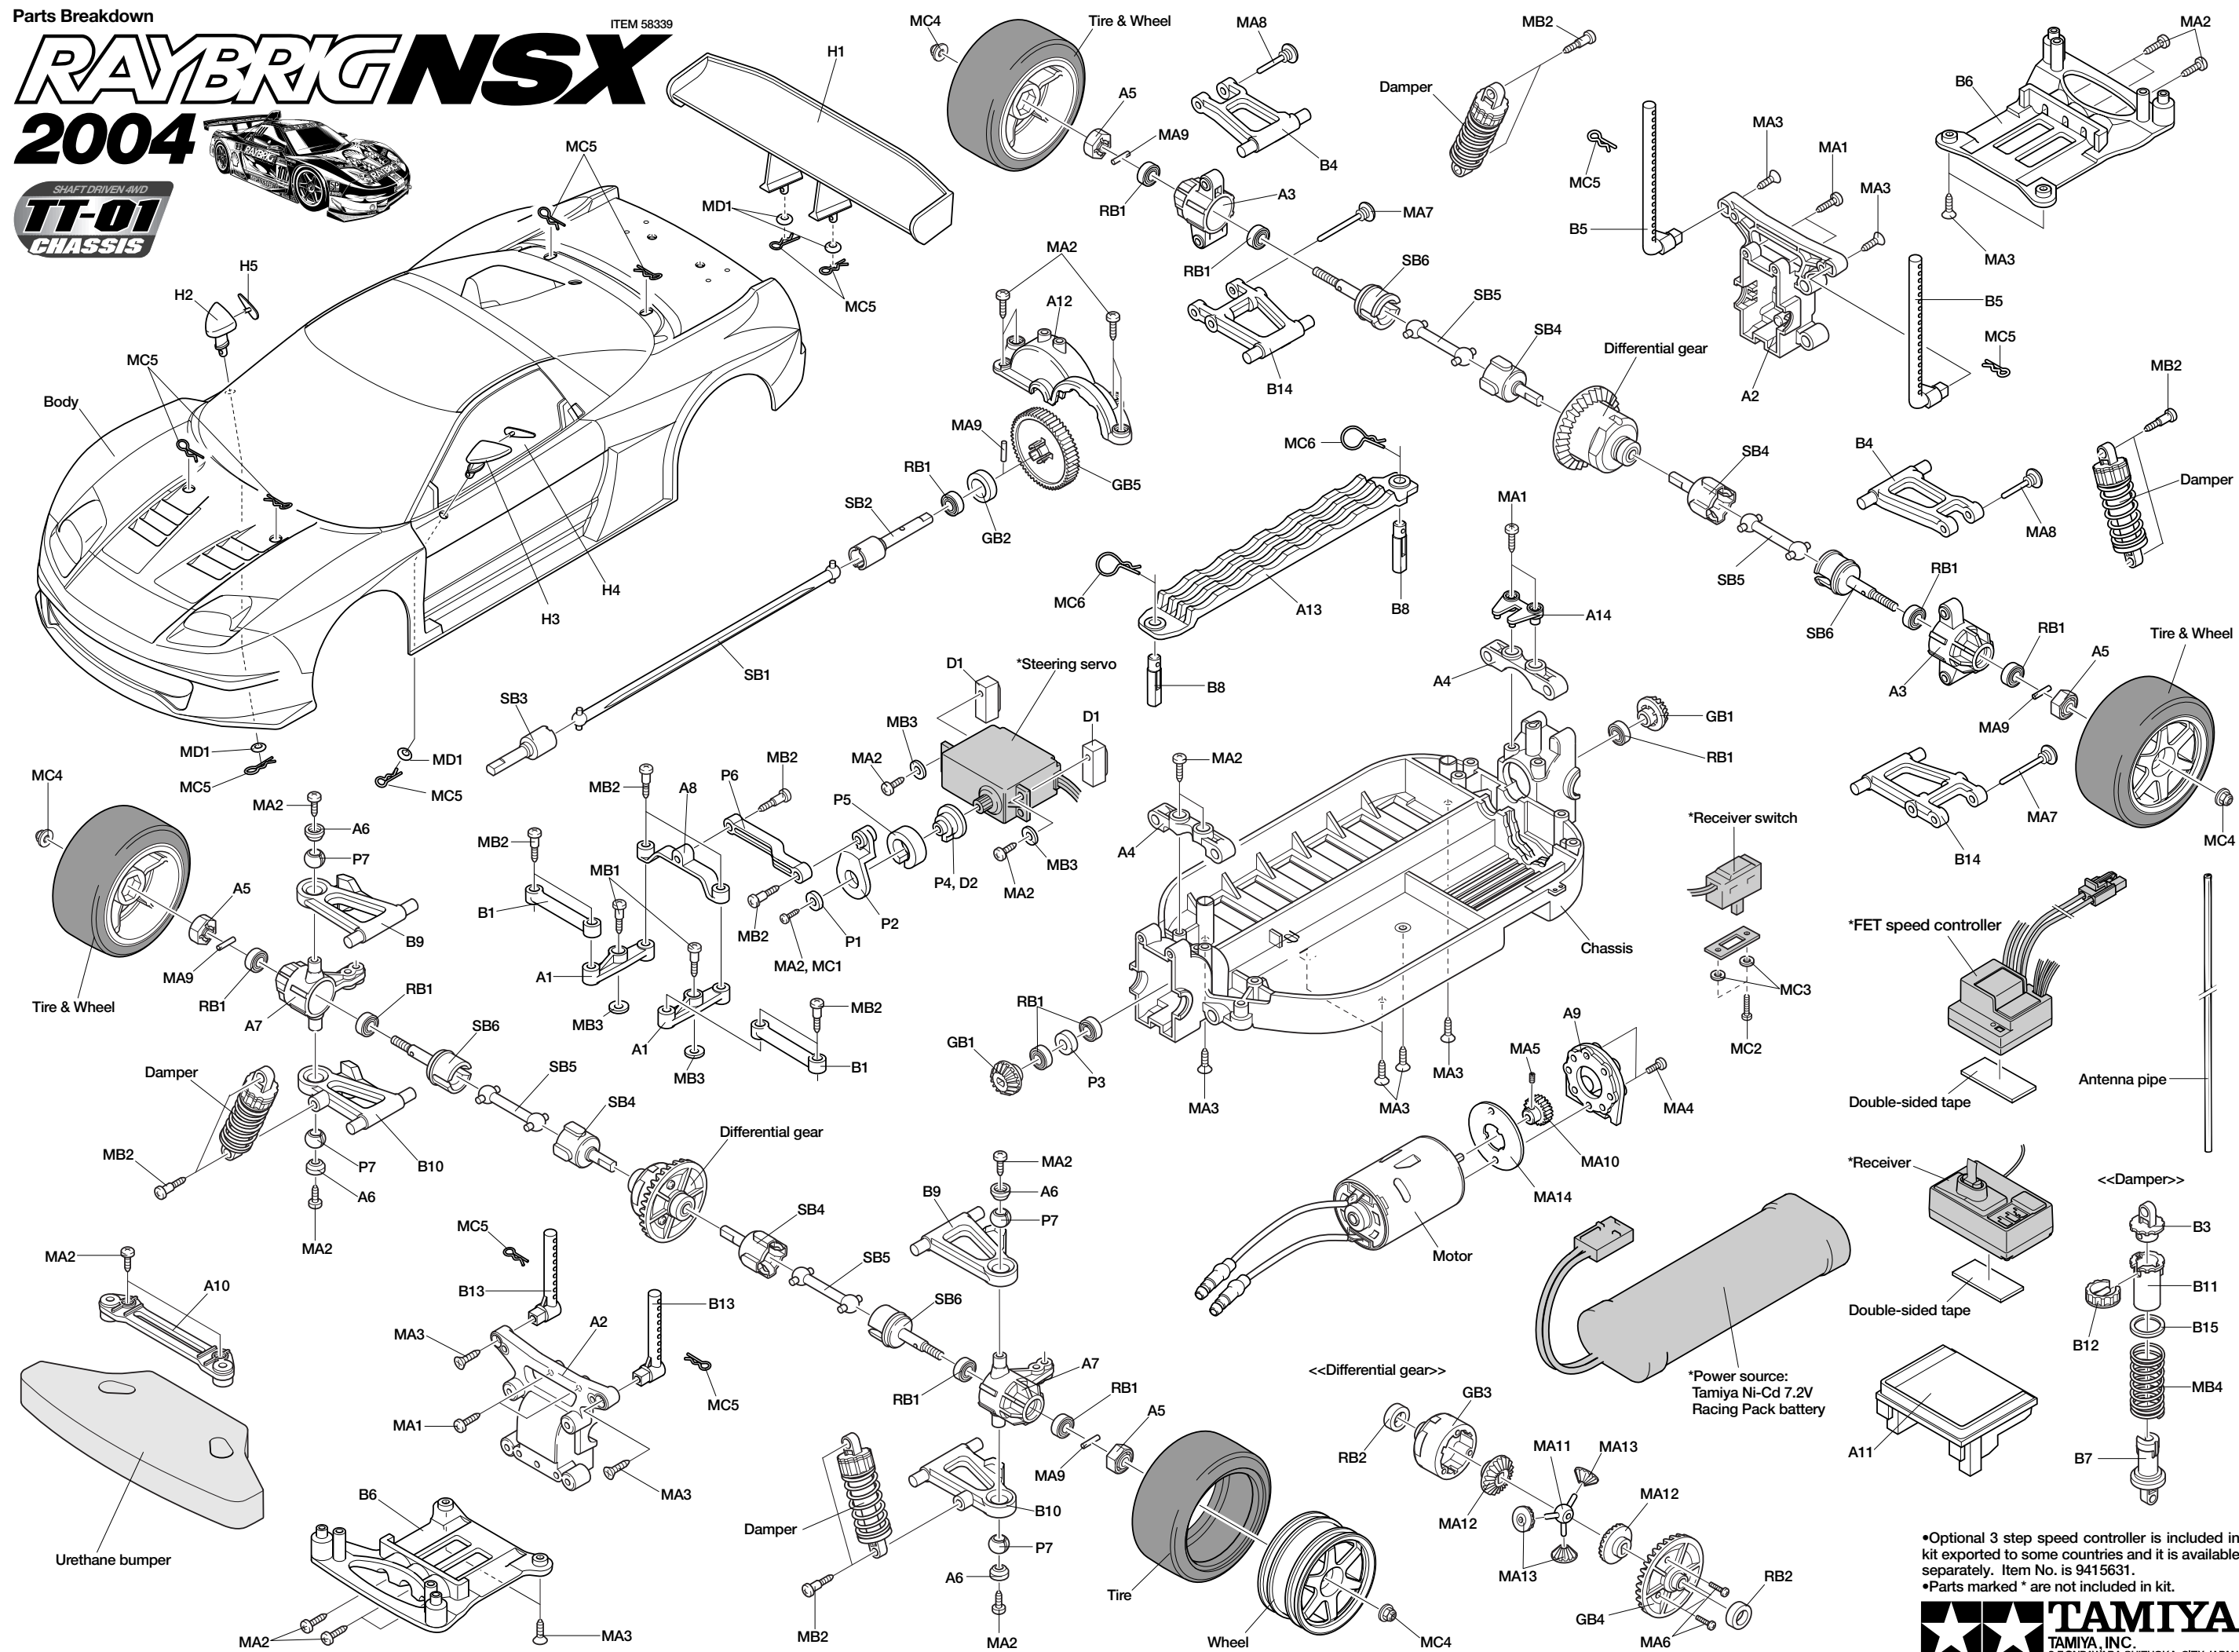

Parts Breakdown

ITEM 58339

RAYBRIG NSX

2004

SHAFT DRIVE 4WD
TT-01
CHASSIS

•Optional 3 step speed controller is included in kit exported to some countries and it is available separately. Item No. is 9415631.
•Parts marked * are not included in kit.