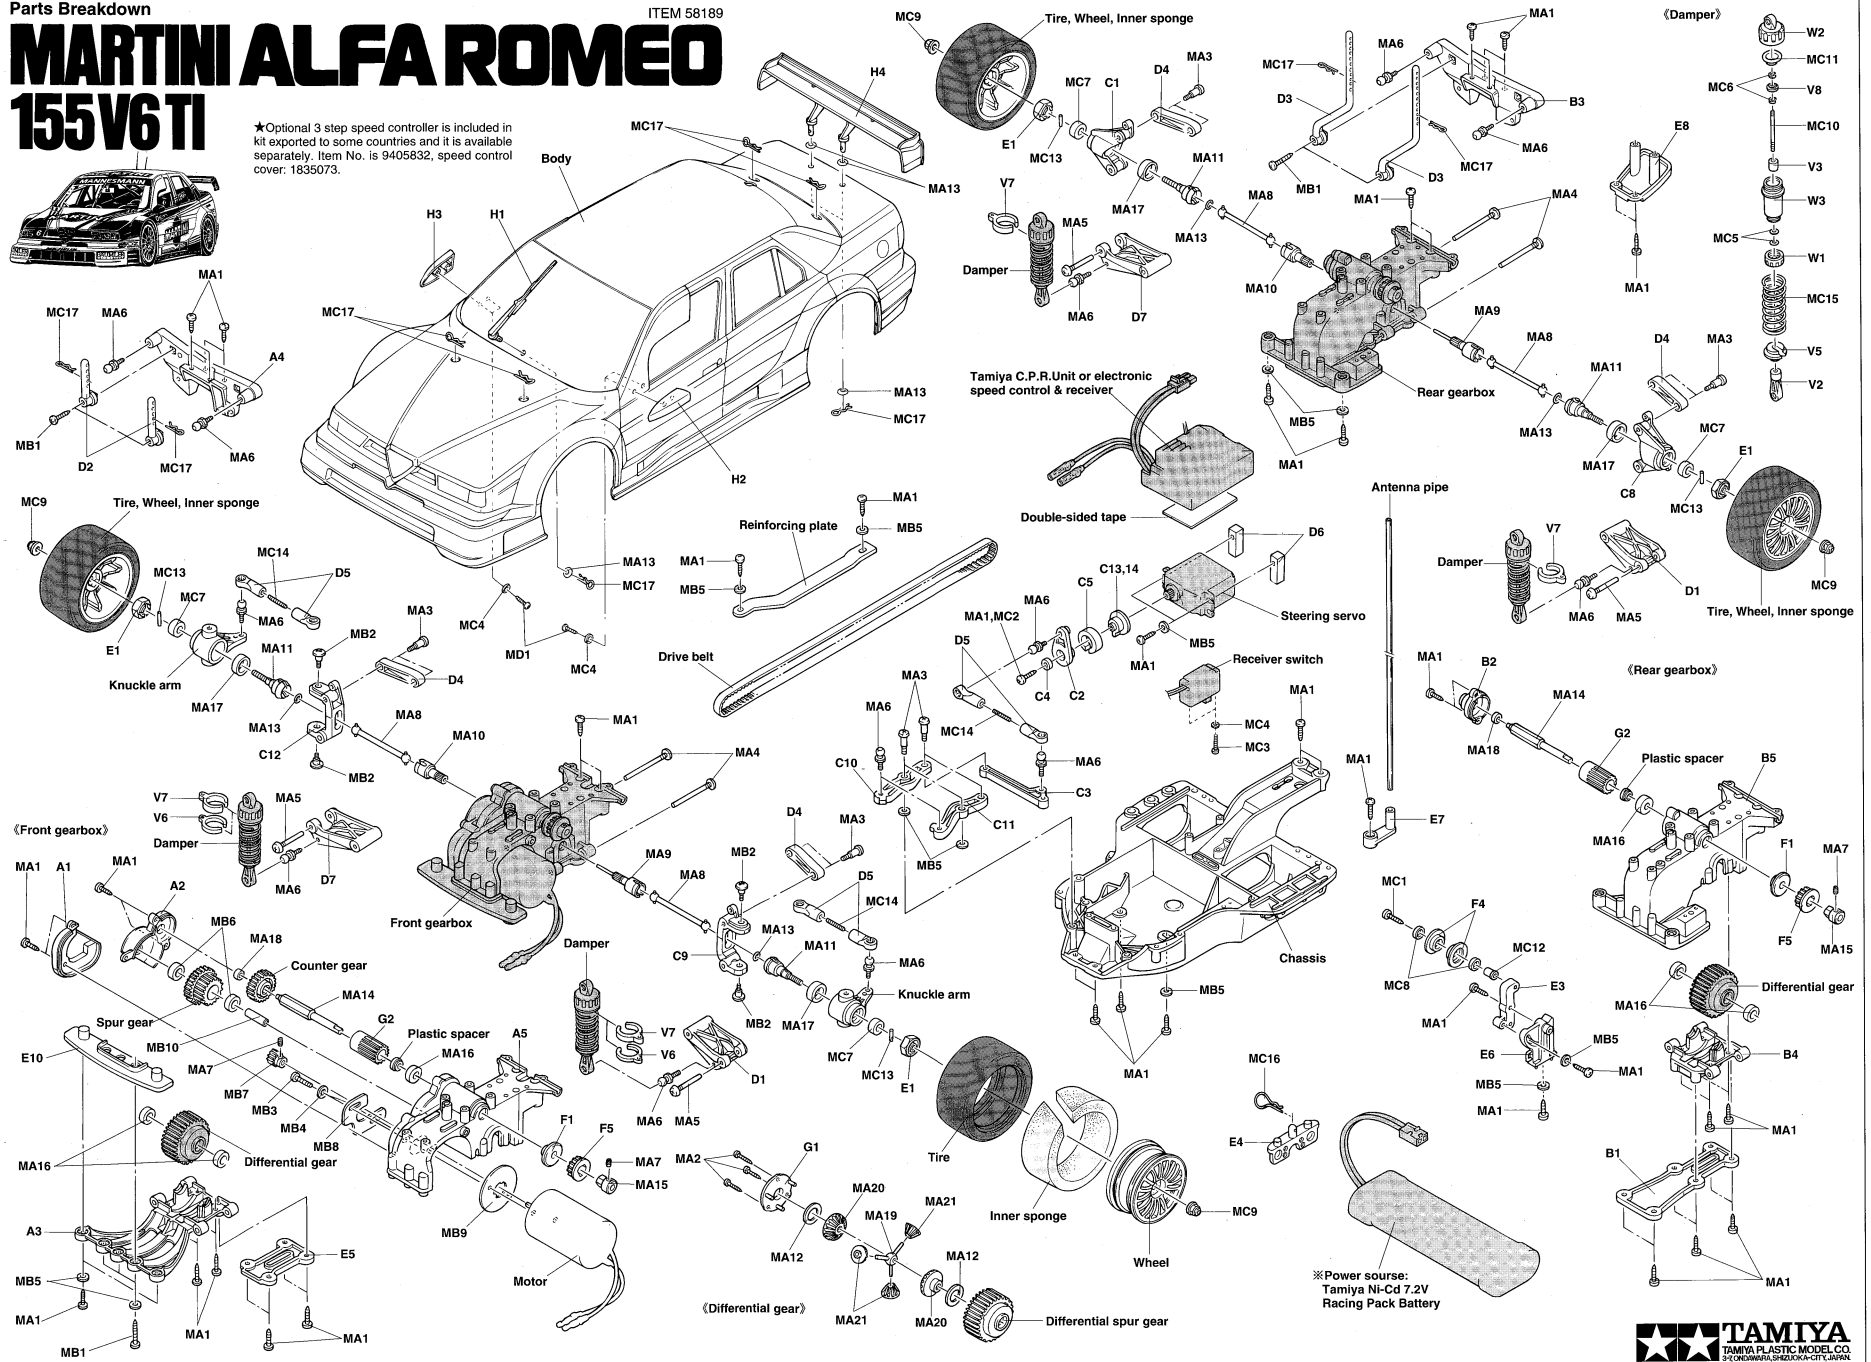

Parts Breakdown

ITEM 58189

MARTINI ALFA ROMEO 155V6TI