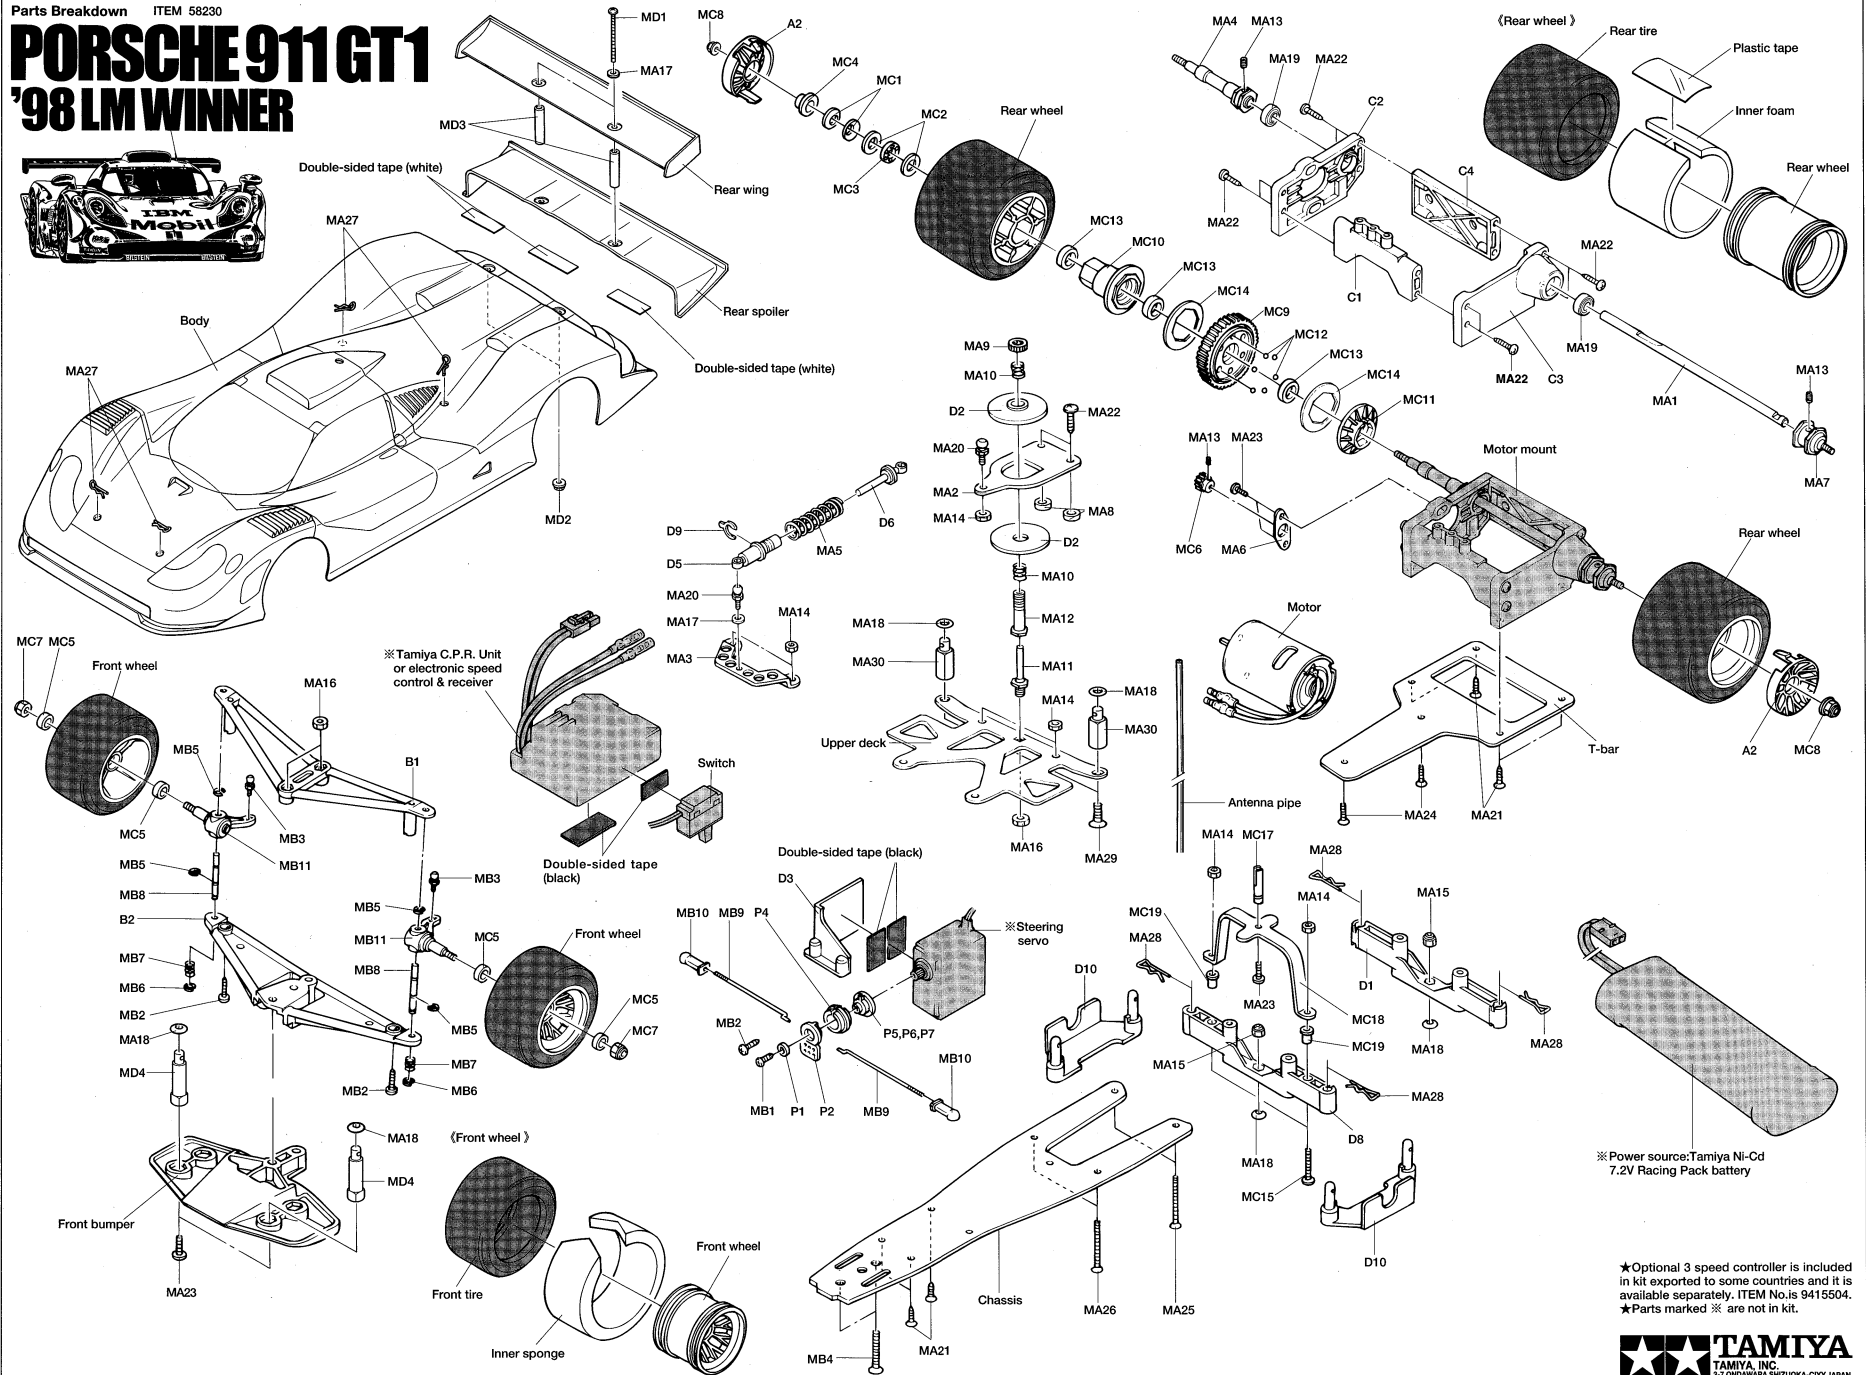

PORSCHE 911 GT1 '98 LM WINNER

Double-sided tape (black)

※Steering servo