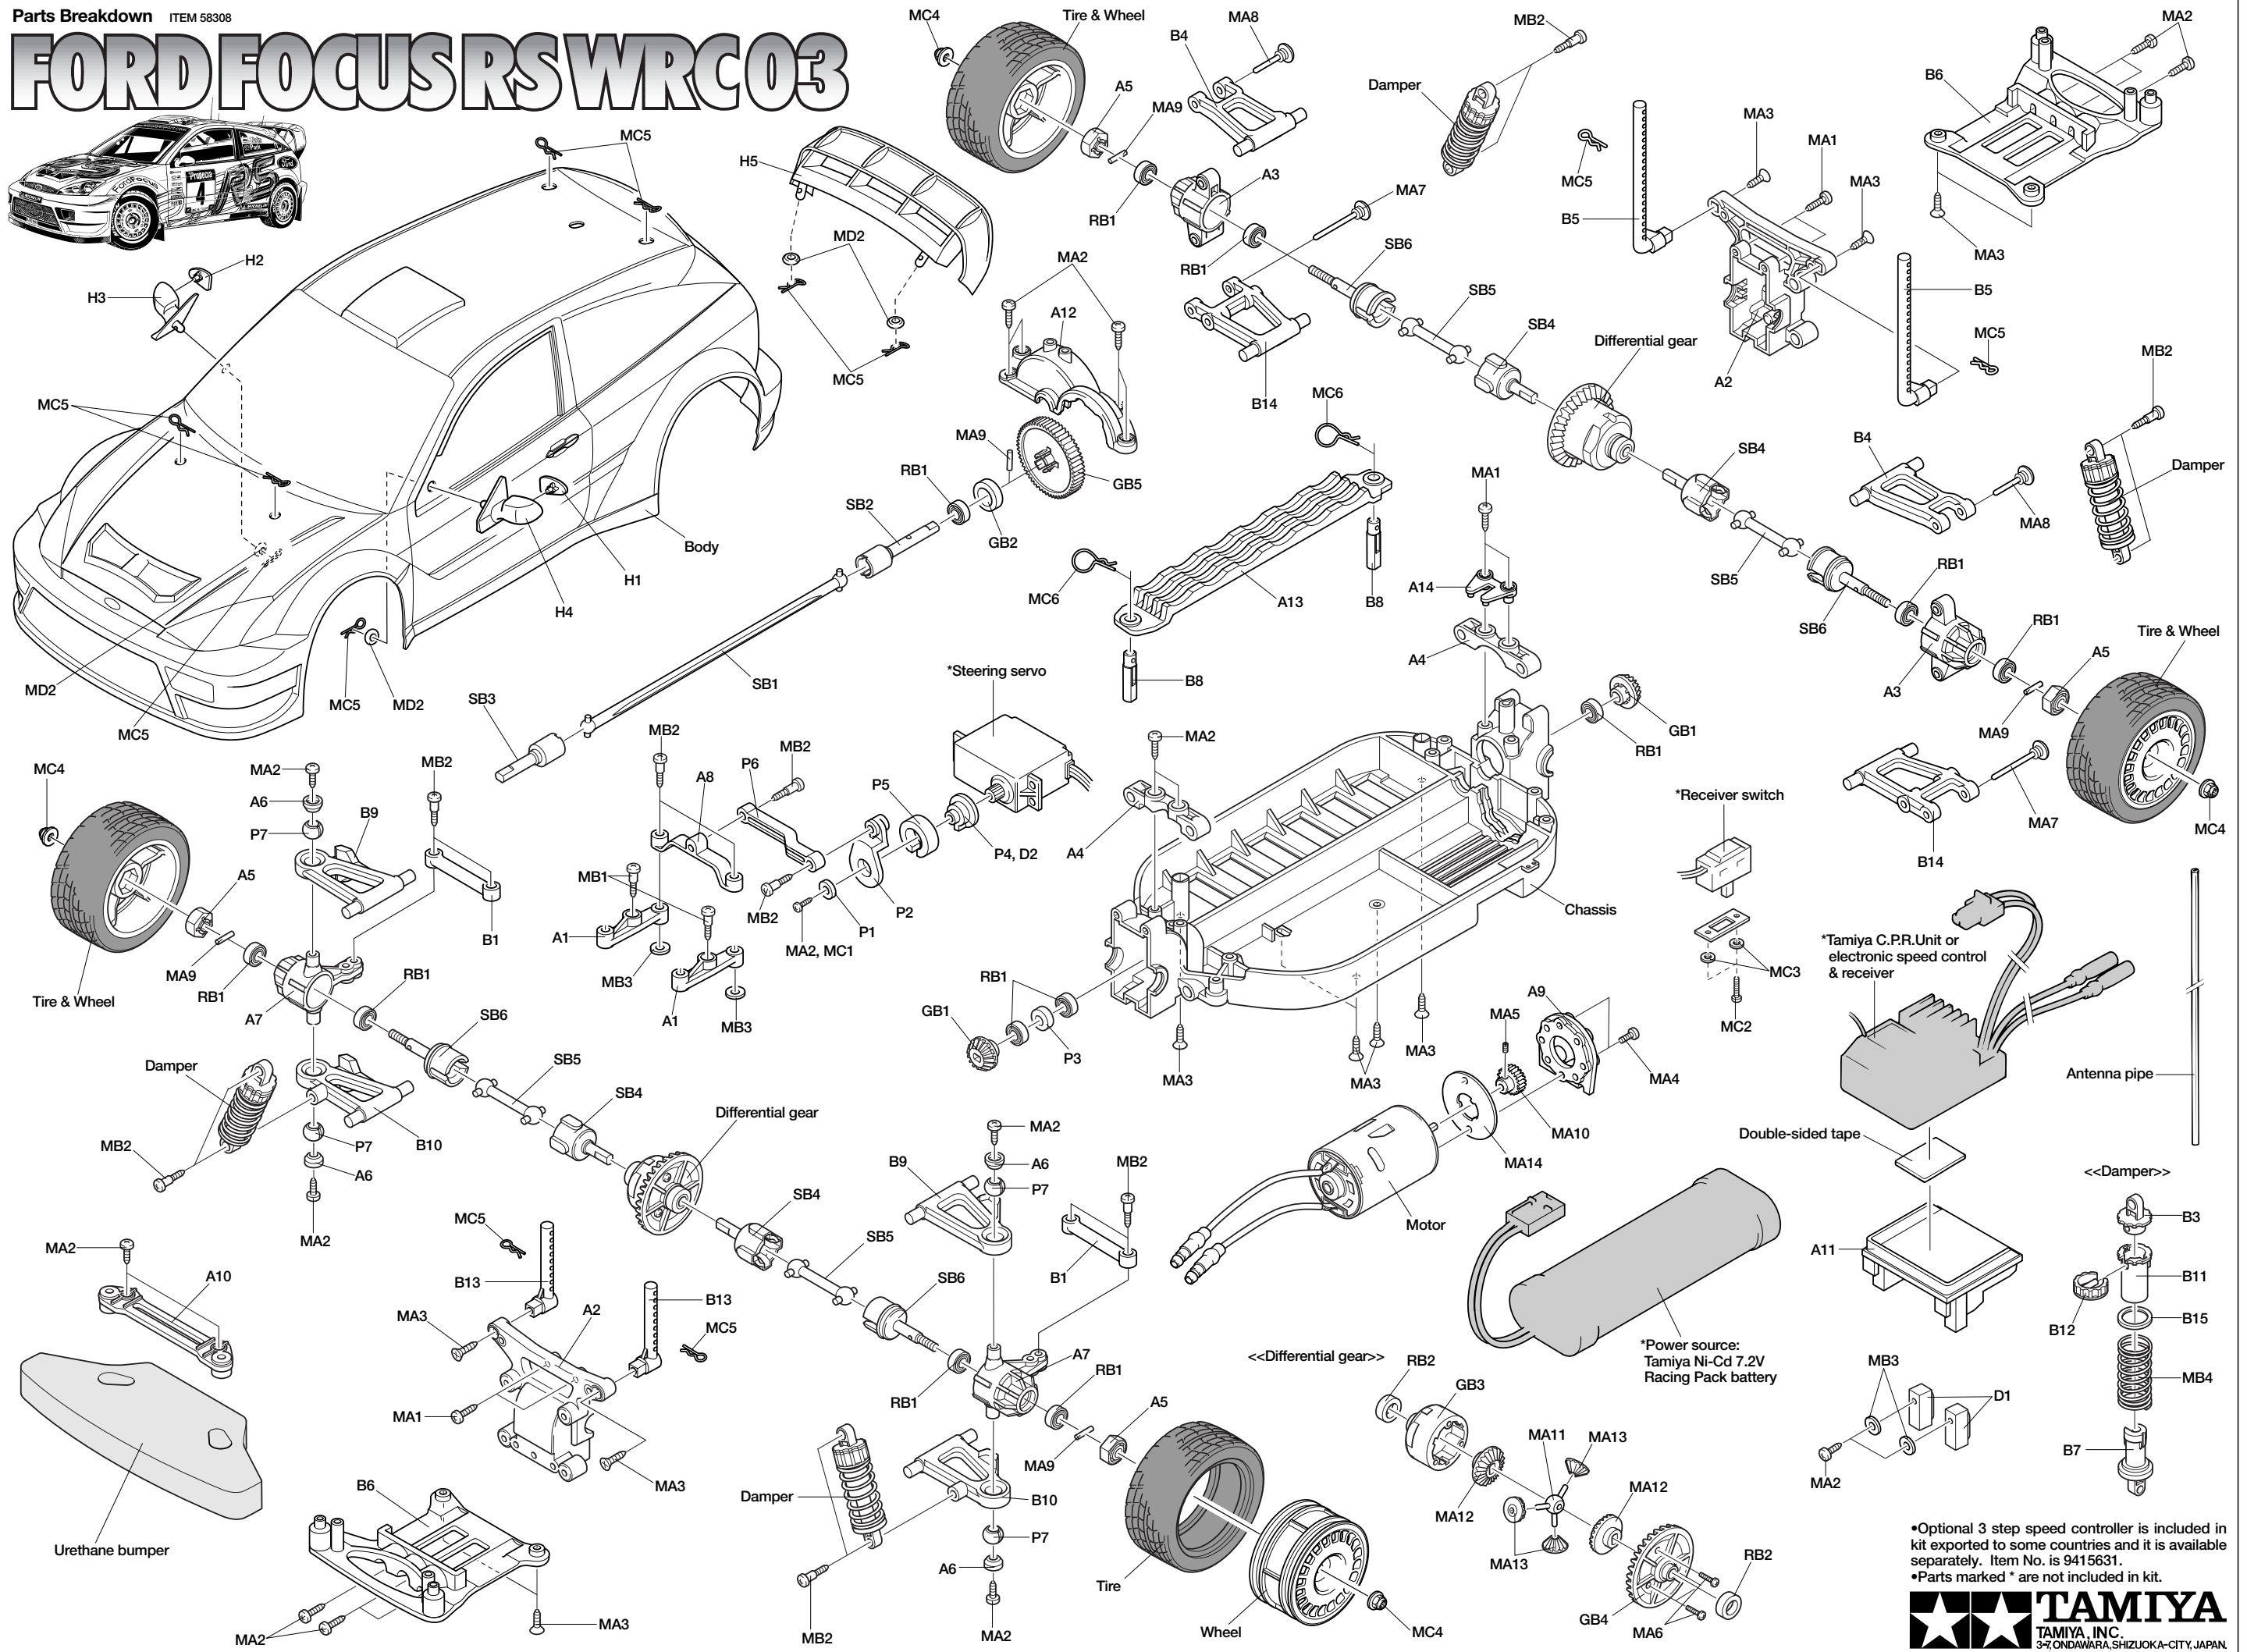

Parts Breakdown ITEM 58308

# FORD FOCUS RS WRC 03

•Optional 3 step speed controller is included in kit exported to some countries and it is available separately. Item No. is 9415631.  
 •Parts marked \* are not included in kit.