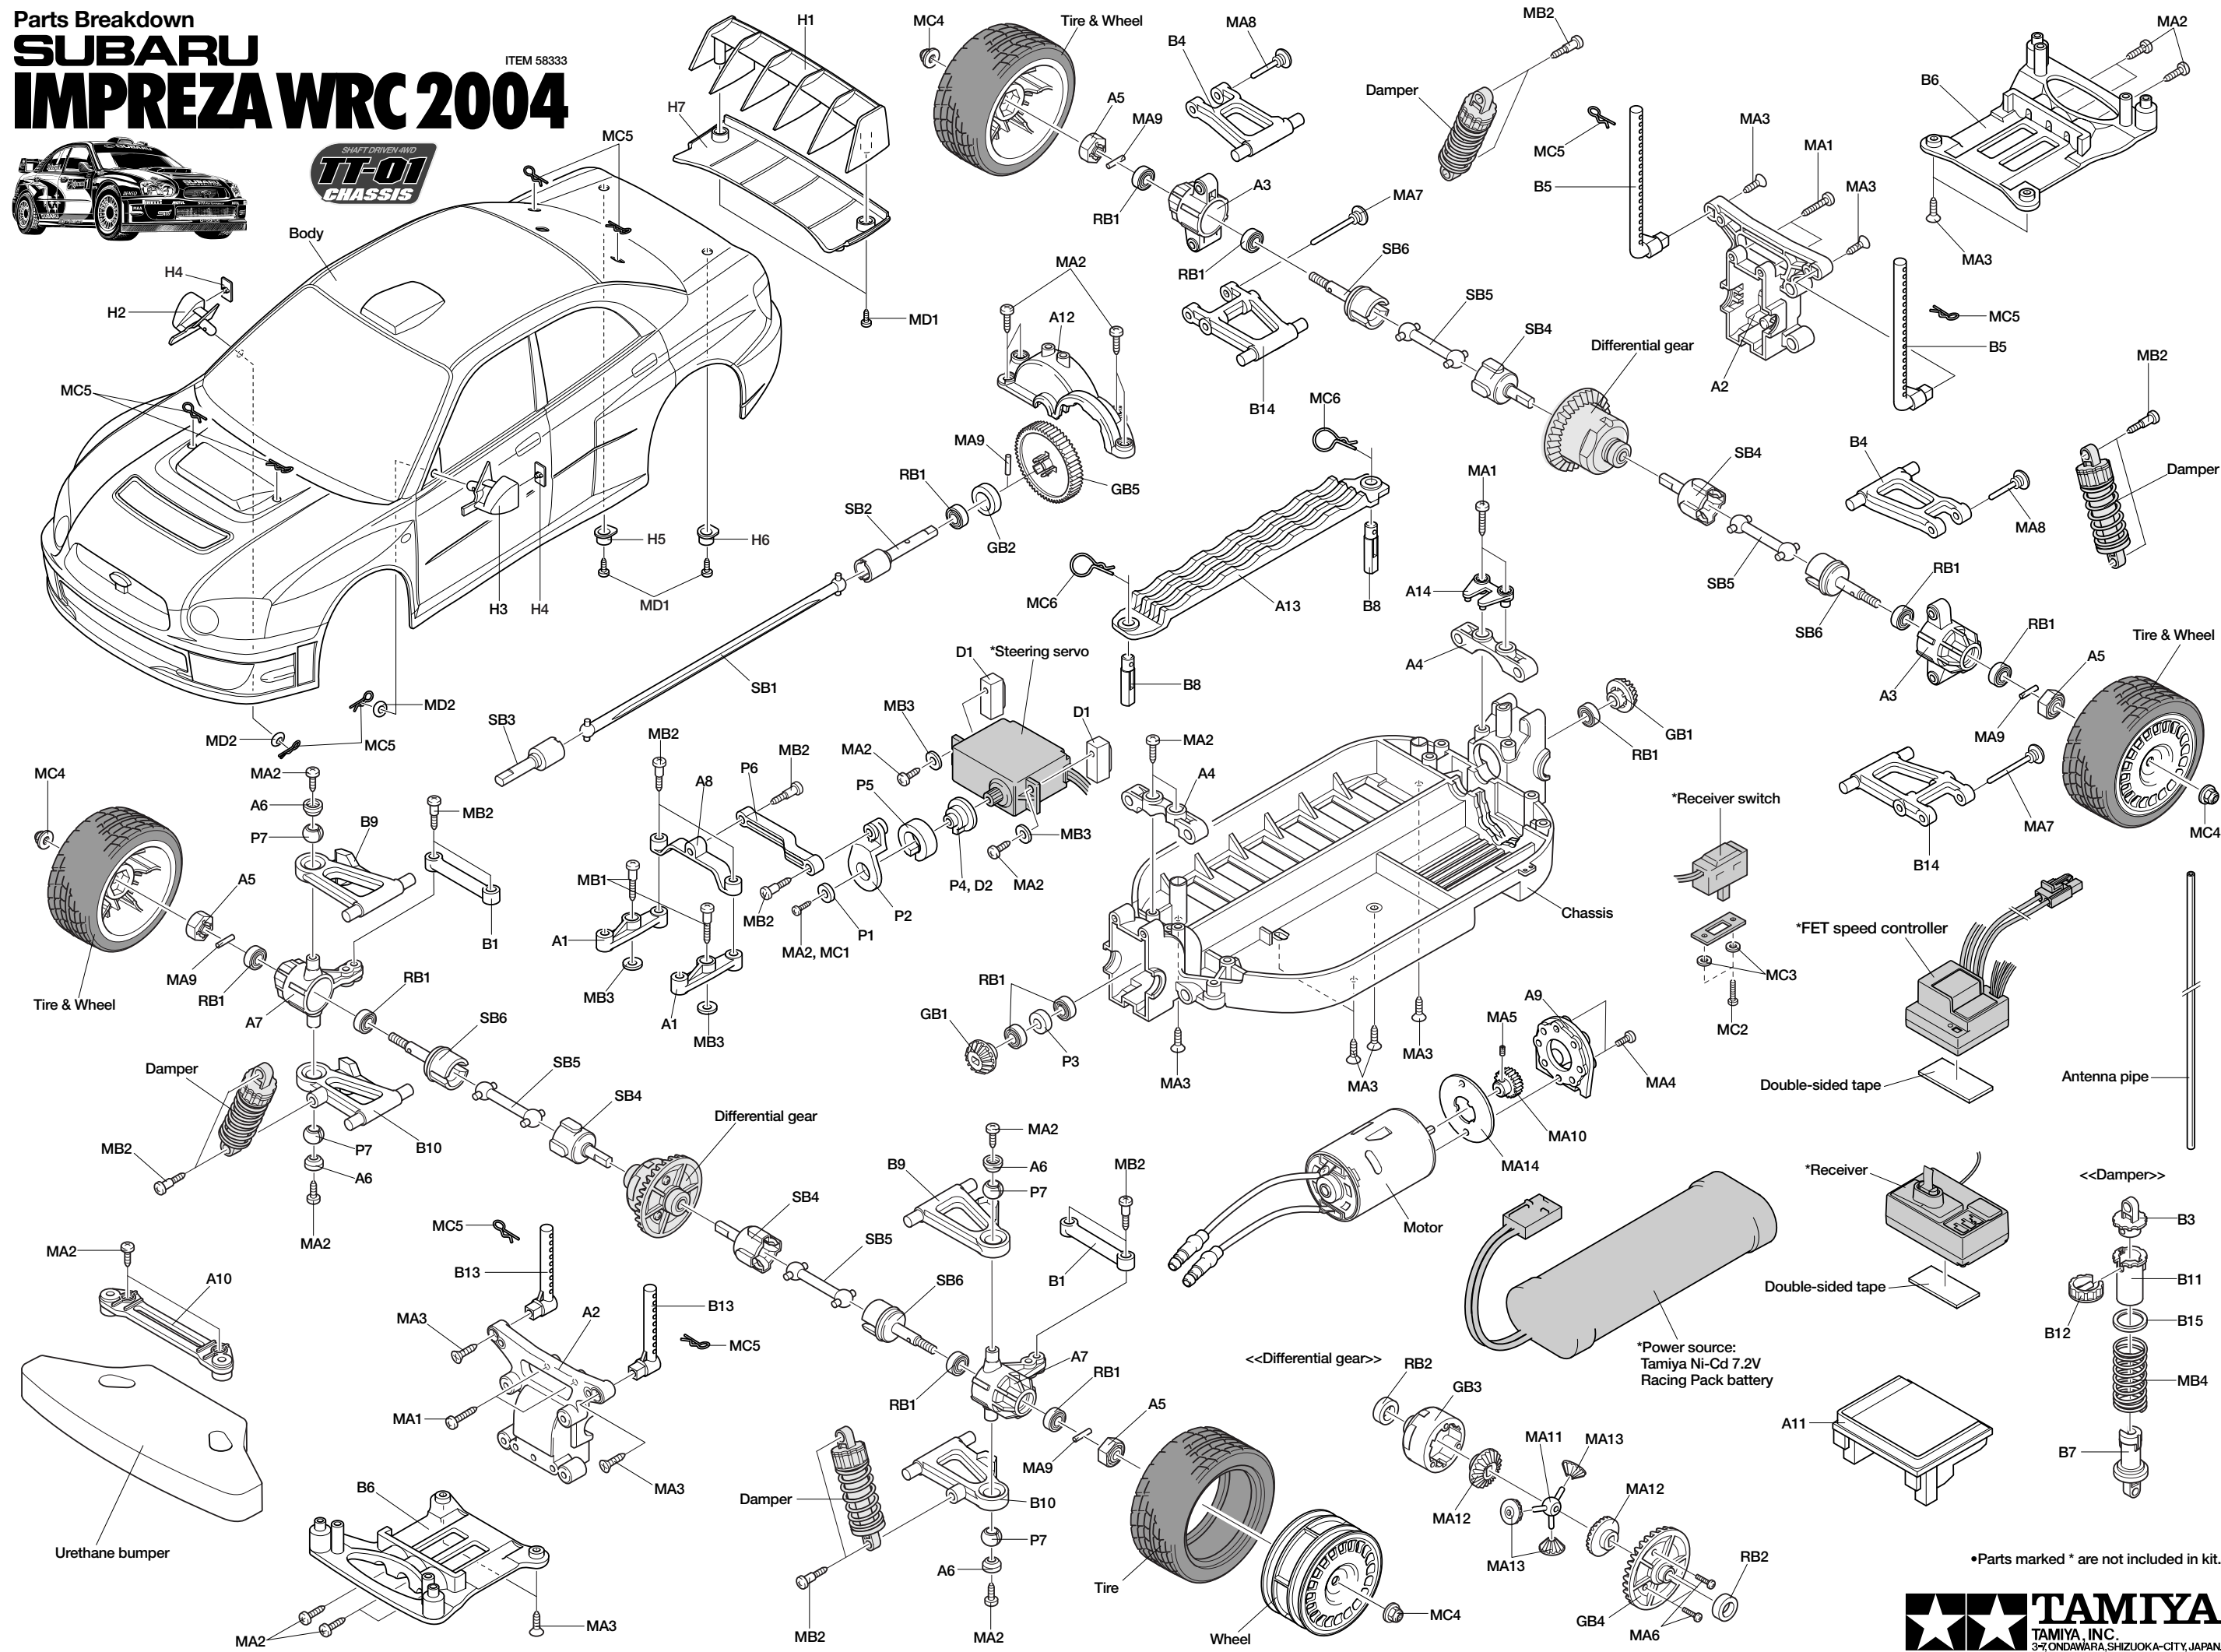

Parts Breakdown
SUBARU
IMPREZA WRC 2004

ITEM 58333

SHAFT DRIVEN 4WD
TT-01
 CHASSIS

*Parts marked * are not included in kit.