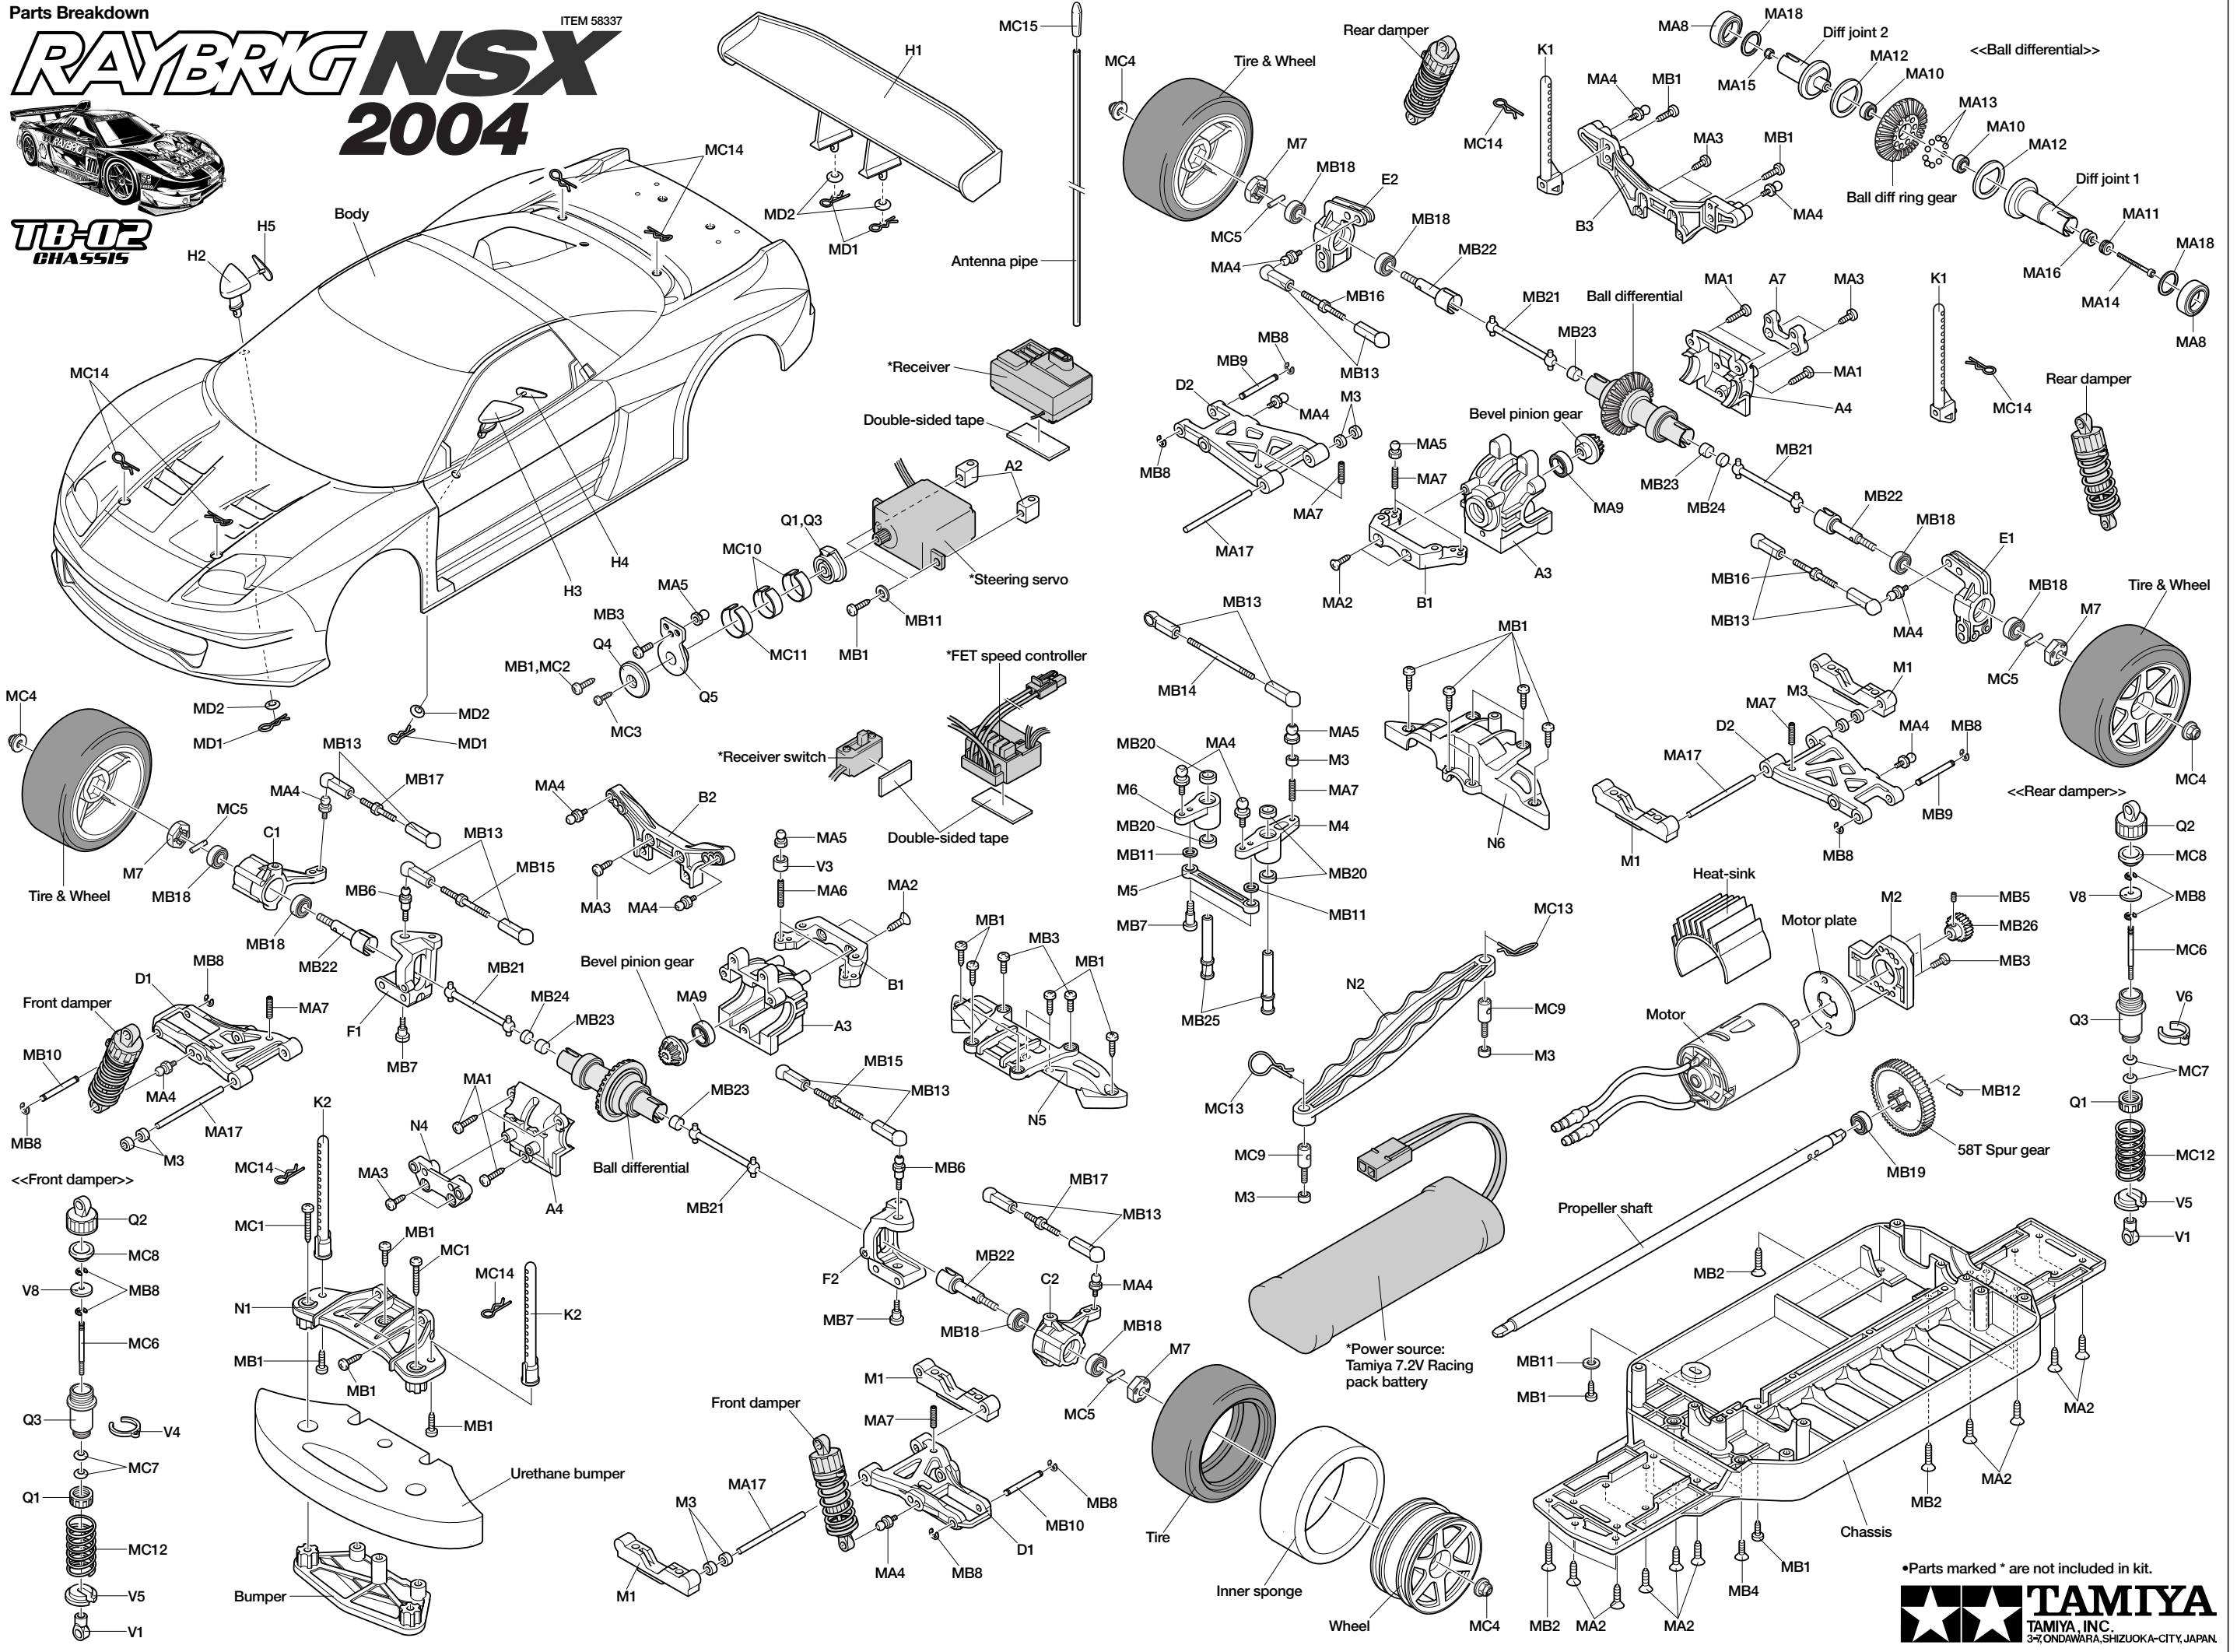

Parts Breakdown

ITEM 58337

RAYBRIG NSX 2004

TB-02 CHASSIS

•Parts marked * are not included in kit.

TAMIYA
TAMIYA, INC.
3-7 ONDWARA, SHIZUOKA-CITY, JAPAN.